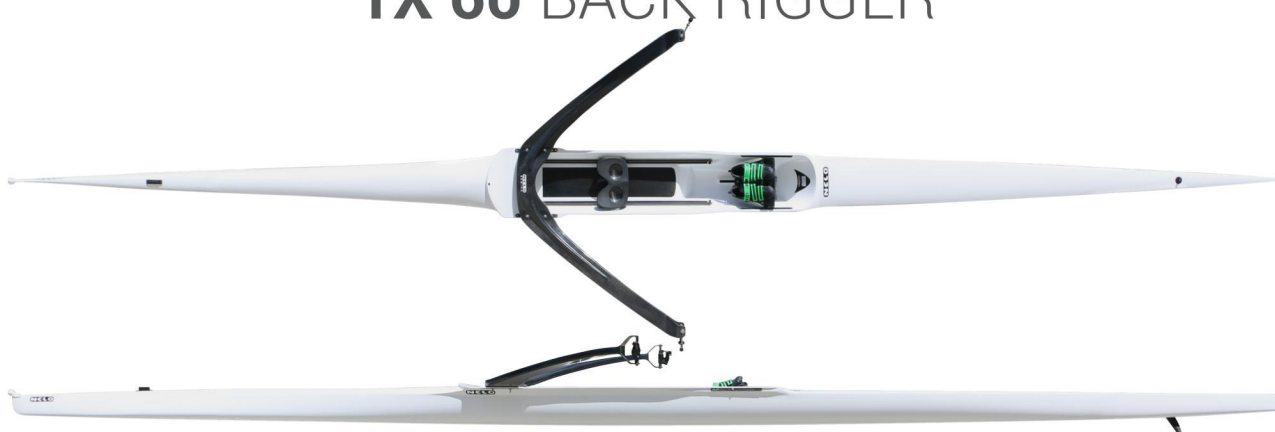

1X 60 BACK RIGGER

Boat: **7.53 m**

Width: **0,28 m**

Athletes: **55 - 70 Kg**

Constructions:

7 (SCS) - 14 Kg

ABOUT THE BOAT

This is our smallest singles model.

Directed for athletes weighing between 55-70 Kg such as lightweight female athletes. Our design team developed a boat with a flatter hull, with the main goal of keeping it sliding longer and higher, reducing the pitching movements in each stroke. This concept has its peak in the bow, which is inverted, thus decreasing drag with all the previous advantages.